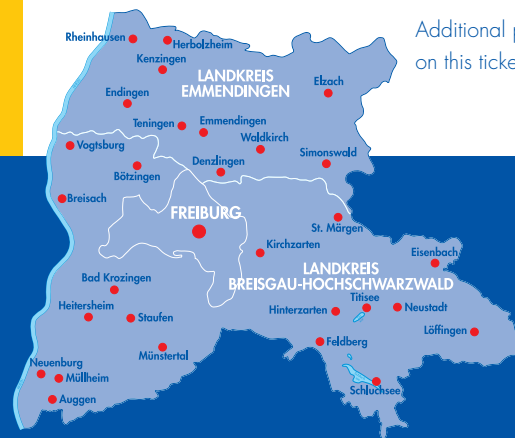

What else should I know?

Additional passengers may not travel on this ticket.

**mobil im gesamten RVF-Verbundgebiet!
mobile in the entire RVF system!**